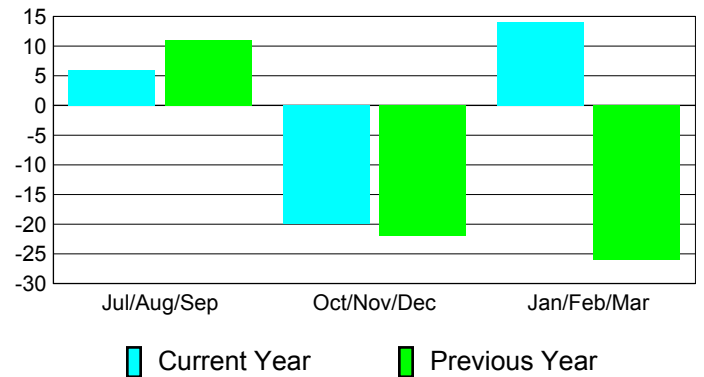

Club Results 2010-2011

Goal, New, Dropped, Gain/Loss

MEMBERSHIP

**Membership Results
2010-2011**

**Membership
2009-2010**

Month	Net Memb Goal	Actual New Memb	Actual Dropped Memb	Gain/Loss of Memb	Gain/Loss of Memb
Jul/Aug/Sep	20	81	-75	6	11
Oct/Nov/Dec	20	44	-64	-20	-22
Jan/Feb/Mar	0	67	-53	14	-26
Totals	40	192	-192	0	-37

Membership Results 2010-2011

Goal, New, Dropped, Gain/Loss

Comparison of Club Gain/Loss

Current Year Compared to the Previous Year

Comparison of Membership Gain/Loss

Current Year Compared to the Previous Year

YTD Status Quo Clubs 2010-2011

Status Quo Clubs Compared to Status Quo Members

Gender Comparison 2010-2011

Jul/Aug/Sep

Oct/Nov/Dec

Jan/Feb/Mar

Male

Female