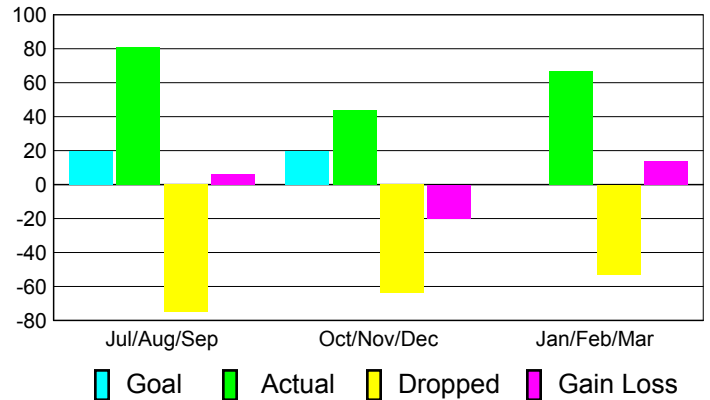

Club Results 2010-2011

Goal, New, Dropped, Gain/Loss

MEMBERSHIP

**Membership Results
2010-2011**

**Membership
2009-2010**

Month	Net Memb Goal	Actual New Memb	Actual Dropped Memb	Gain/Loss of Memb	Gain/Loss of Memb
Jul/Aug/Sep	20	81	-75	6	11
Oct/Nov/Dec	20	44	-64	-20	-22
Jan/Feb/Mar	0	67	-53	14	-26
Totals	40	192	-192	0	-37

Membership Results 2010-2011

Goal, New, Dropped, Gain/Loss

Comparison of Club Gain/Loss

Current Year Compared to the Previous Year

Comparison of Membership Gain/Loss

Current Year Compared to the Previous Year